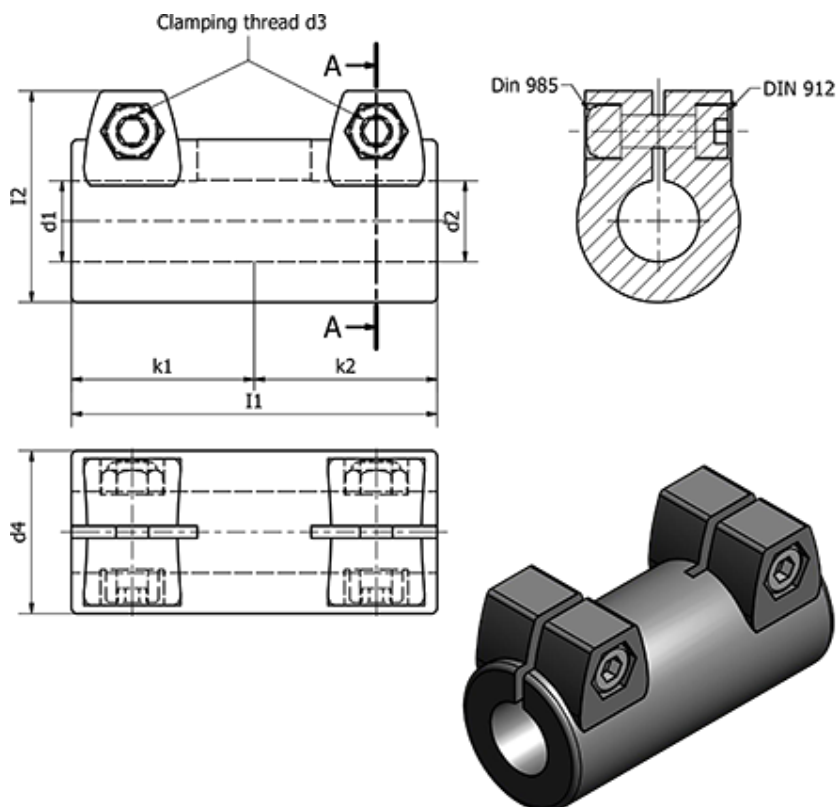

Article number: 20242B42B422SW

Description: E+G Connecting tubes - GN 242-B42-B42-2-SW

Measures

Clamping kit for d3 = GN 911-M10-50

d1 = B42
d2 = B42
d3 = M10
d4 = 65
I1 = 140
I2 = 77.5
k1 = 70

k2 = 70

Weight (g) = 865